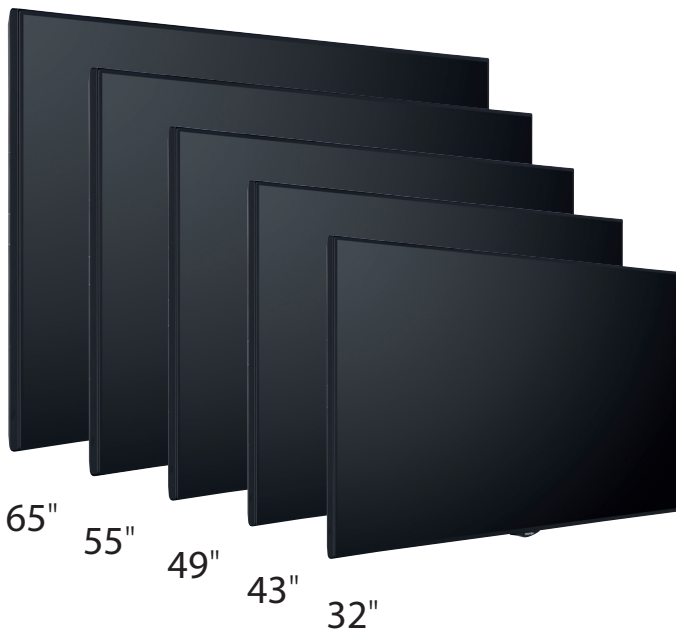

## Bright, professional signage that works hard all day

Share information throughout the working day in total clarity. Perfect for the corporate, education, retail and travel sectors, TD-E3 models are robustly built to run 16 hours and beyond, seven days a week. Our displays look great in portrait or landscape orientation, offering superior picture quality in a variety of sizes. Toshiba's hidden built-in USB port offers tamper-proof automatic playback of your audio/visuals/images, with multi-codec support. Packed with features and designed to impress the end user, displays are fully customisable.

### Features

- 16/7 usage
- Full HD (65" = 4K Ultra HD)
- Landscape/portrait orientation
- OPS slot
- Embedded USB player & scheduler
- Embedded signage with built-in memory option (TD-E3E derivative model)
- Optional touchscreen available